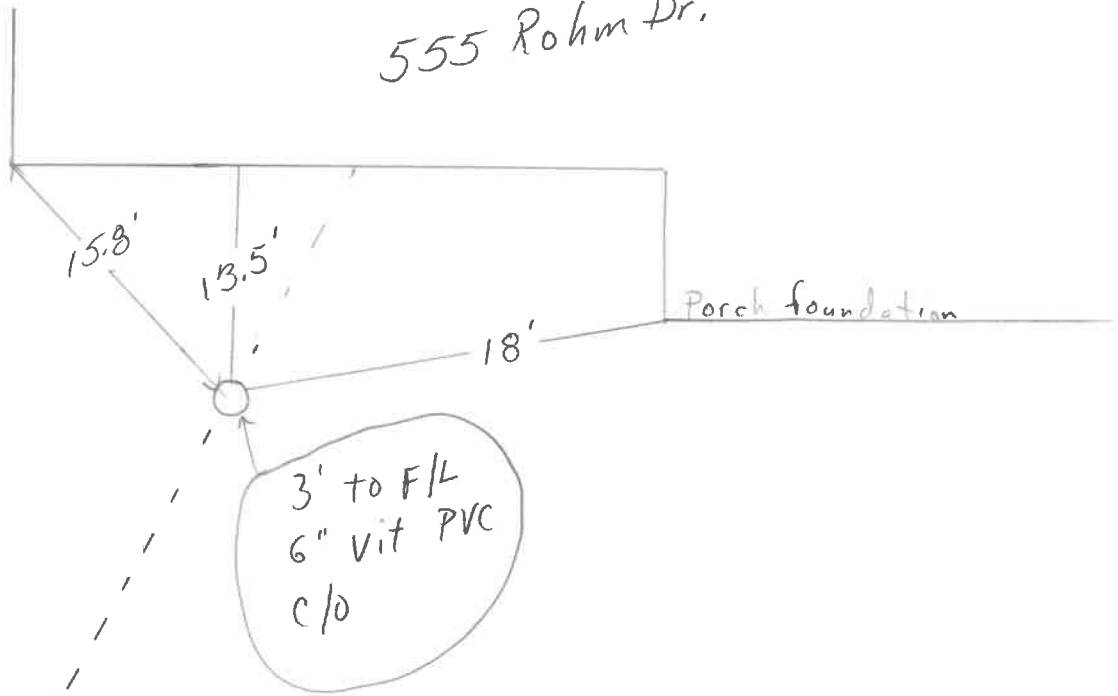

Contractor -
Jerry Glanz

555 Rohm Dr.

Pine
Trees

L P/L

BC